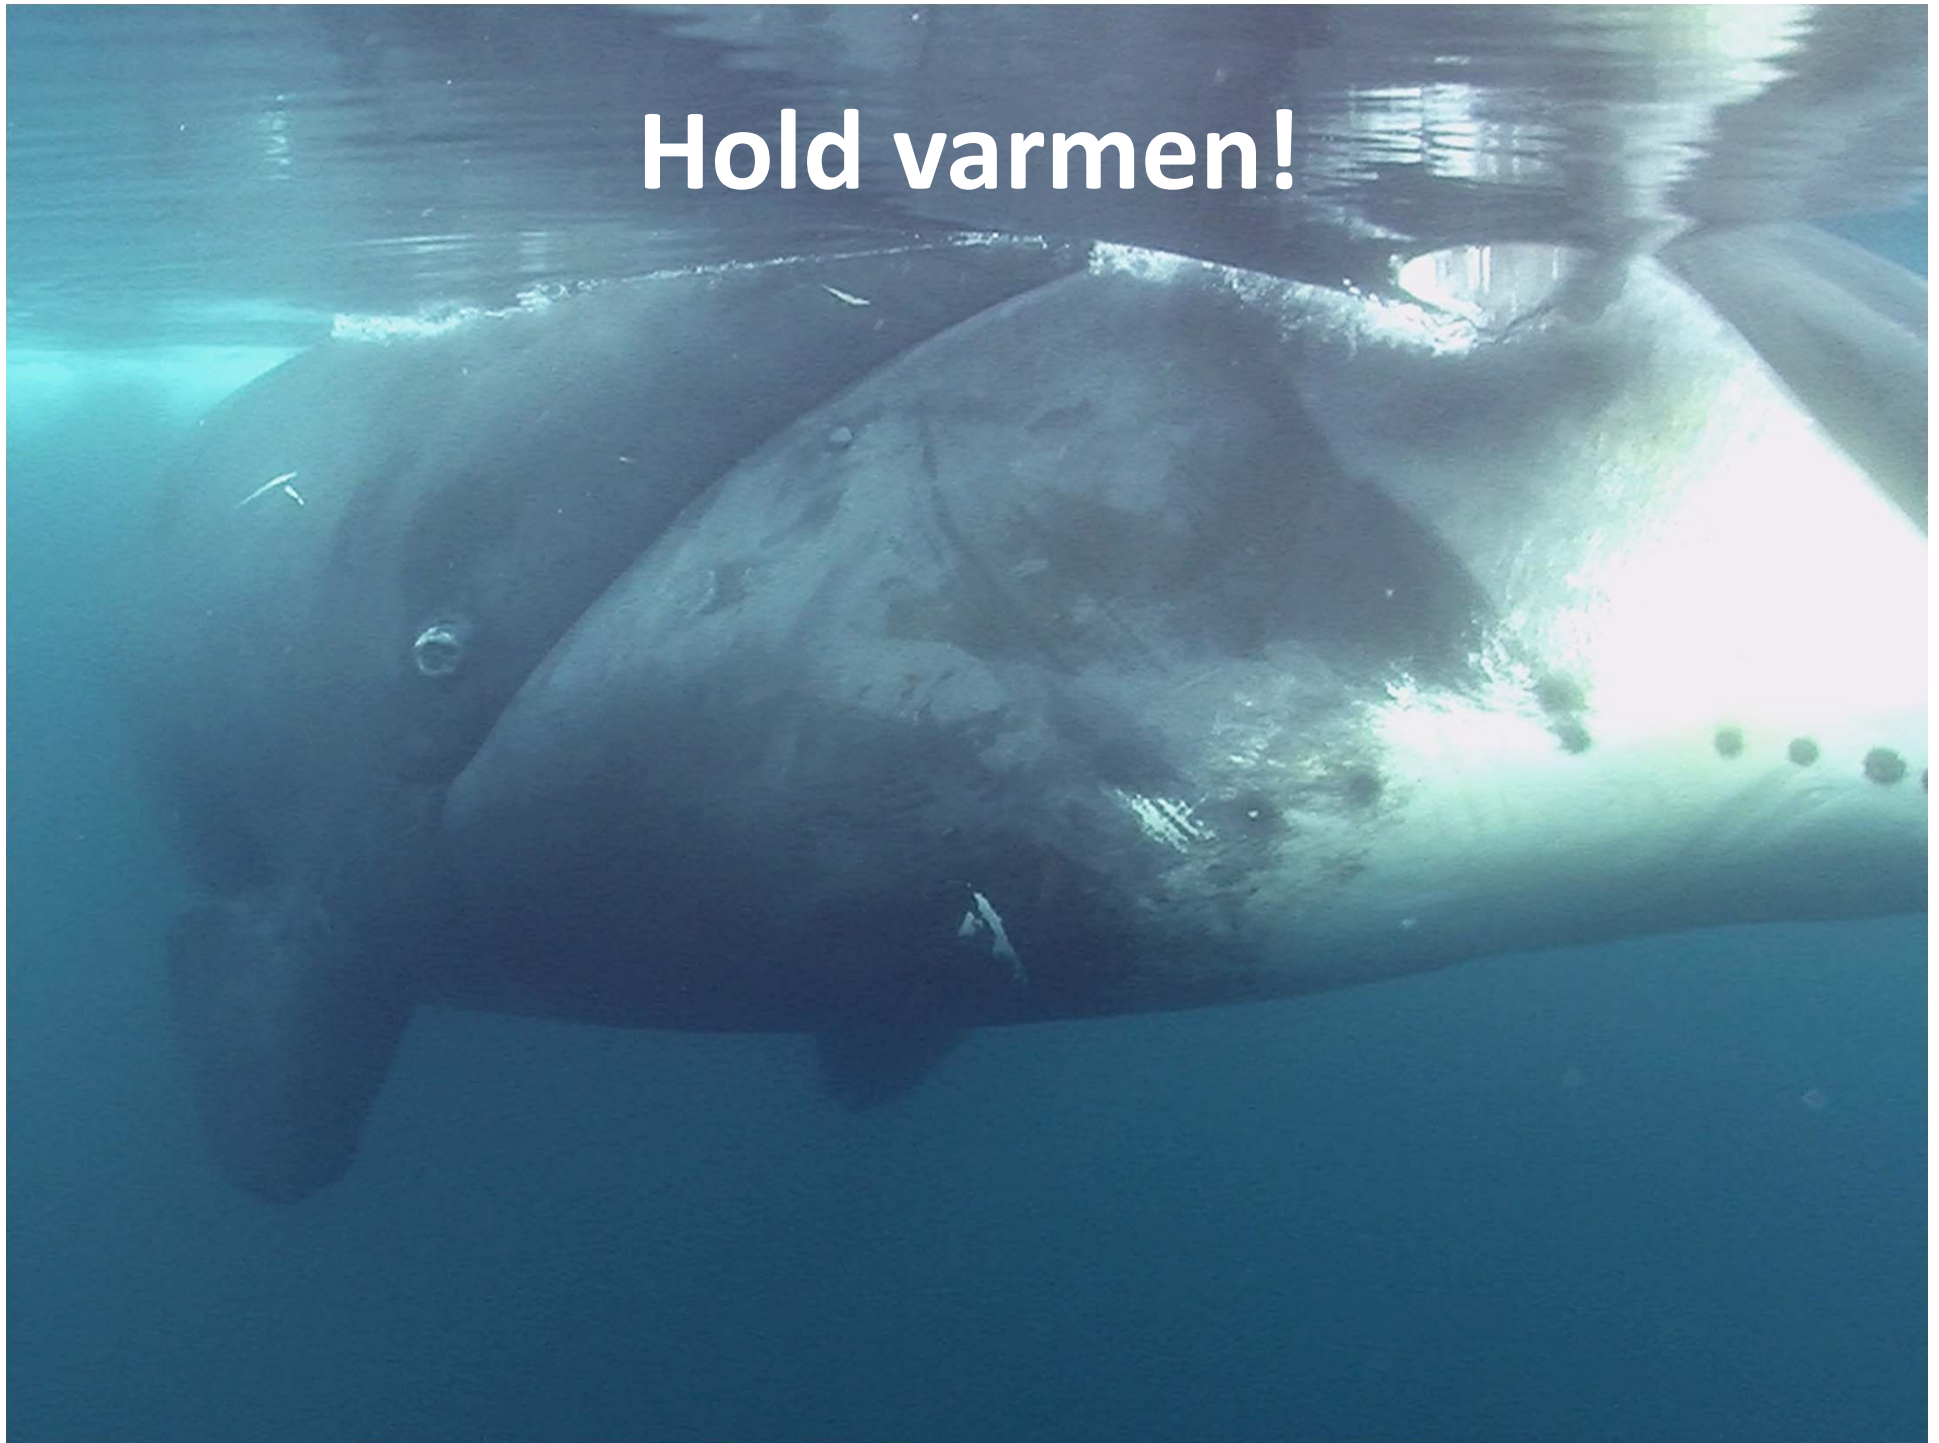

Hold varmen!